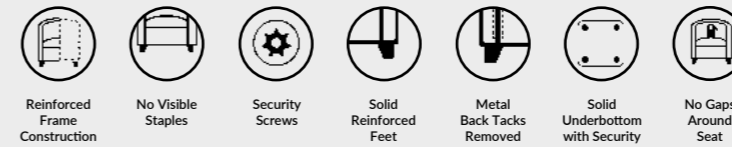

BUGATTI EXTREME

Bugatti Compact Club Chair Extreme
BUGATK3327X

Bugatti Grande Club Chair Extreme
BUGATK3326X

Standard Features

Extra Features

Bugatti Extreme Description	Code	H	W	D	AH	SH	SW	SD	WT
Bugatti Compact Club Chair Extreme	BUGATK3327X	860	600	600	670	470	450	450	12kg
Bugatti Grande Club Chair Extreme	BUGATK3326X	860	750	600	670	470	600	470	15kg