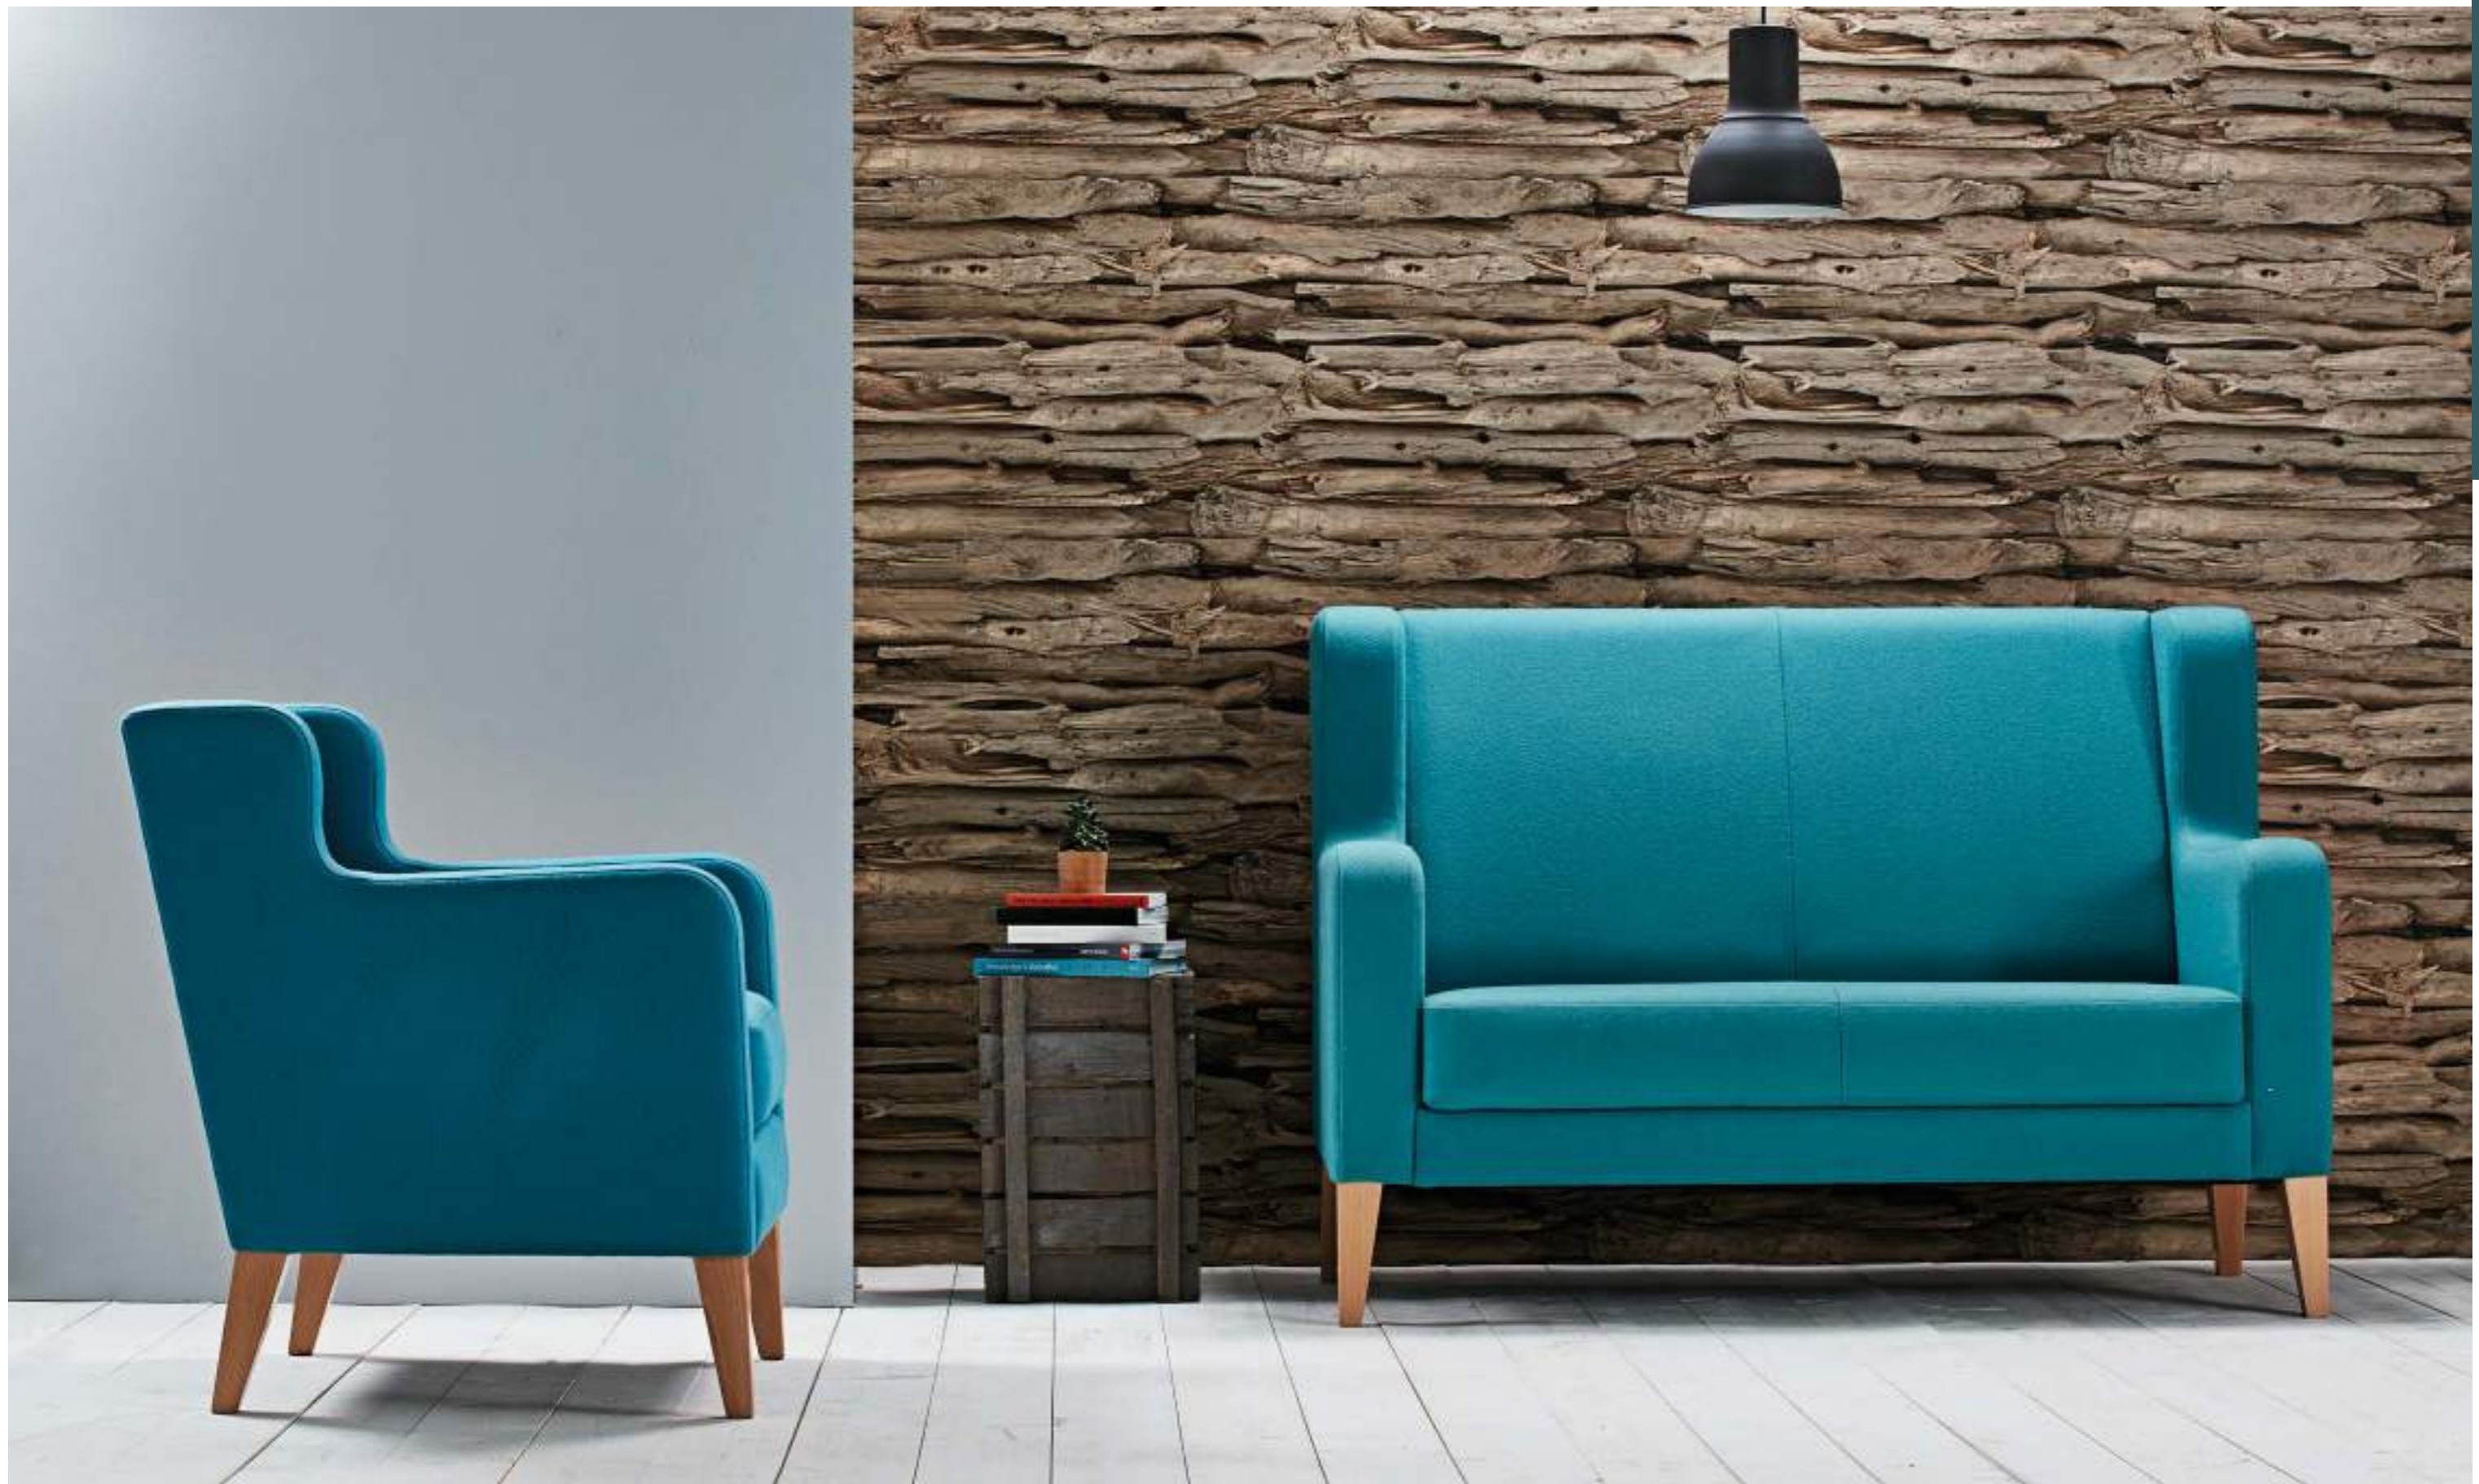

OLDER ADULTS